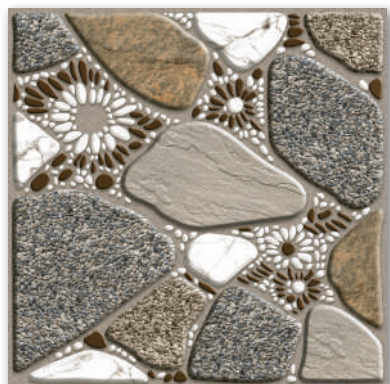

G24001TS 200x400mm

A24001TS 200x400mm

G24005TS 200x400mm

F24005TS 200x400mm

A24003TS 200x400mm

G24003TS 200x400mm

5. GẠCH SÂN VƯỜN / GARDEN CERAMIC TILES

500x500mm