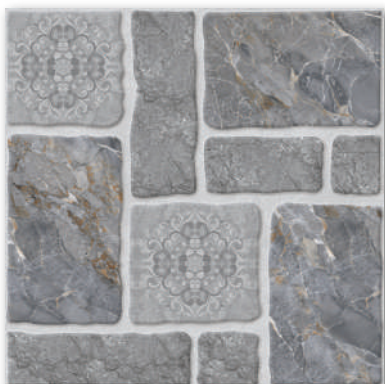

5. GẠCH SÂN VƯỜN / GARDEN CERAMIC TILES

F505SE