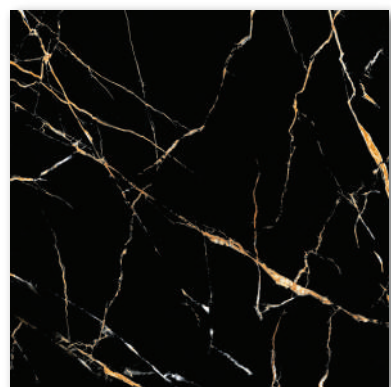

F68017D 600x600mm