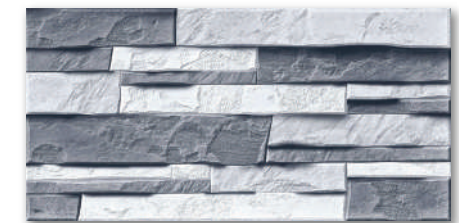

G24001TS 200x400mm

A24001TS 200x400mm

G24005TS 200x400mm

F24005TS 200x400mm

A24003TS 200x400mm

G24003TS 200x400mm

5. GẠCH SÂN VƯỜN / GARDEN CERAMIC TILES

500x500mm