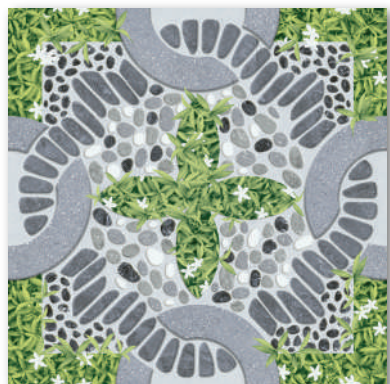

5. GẠCH SÂN VƯỜN / GARDEN CERAMIC TILES

F506SE